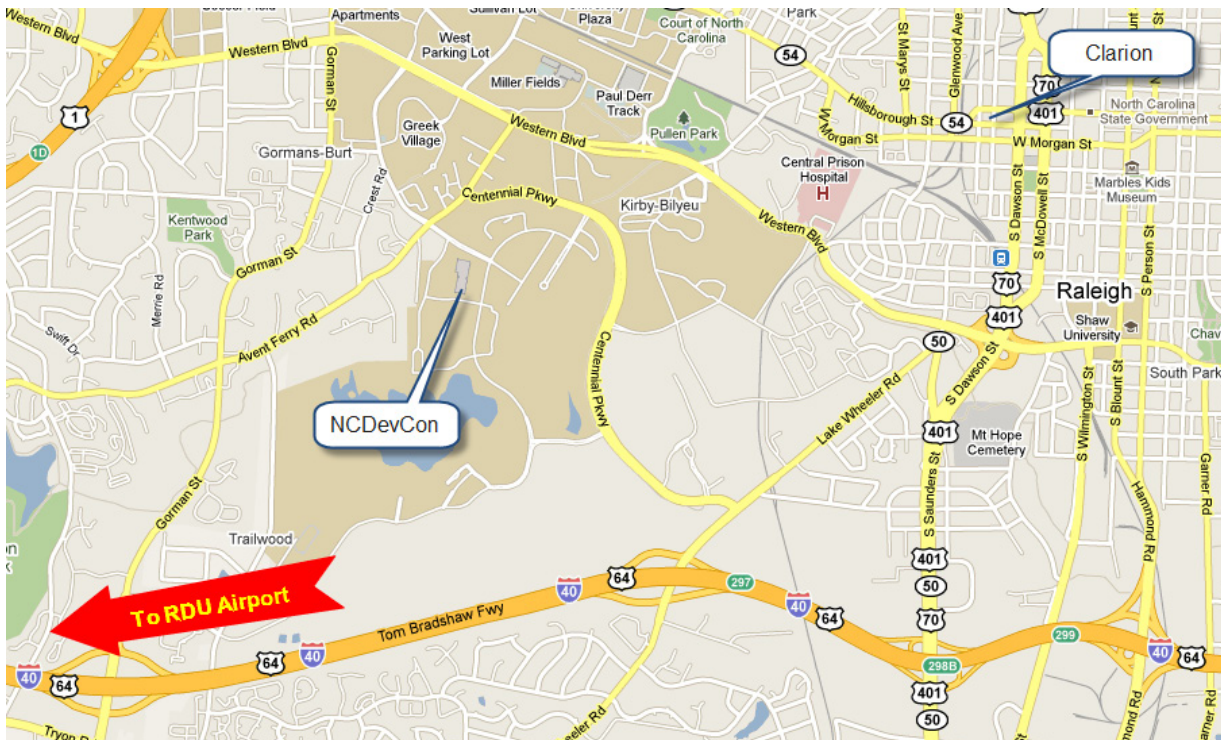

area maps

Flying Saucer
328 W Morgan St
Raleigh, NC 27601-1369
(919) 821-7468

Clarion Hotel State Capital
320 Hillsborough Street
Raleigh, NC 27603-1786
Phone: (919) 832-0501

Centennial Campus
1000 Main Campus Drive
Raleigh, NC 27695